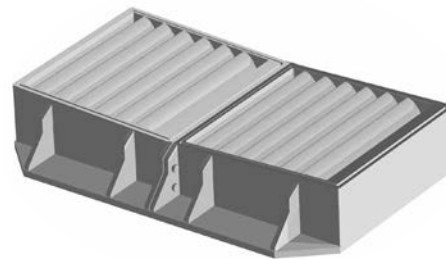

5375 CATCH BASIN INLET

Heavy duty
 Multiple inlet
 Accepts 5380 grate
 Approximate 500 sq. in. open area
 Frame is two pieces bolted together

5376 CATCH BASIN INLET

Heavy duty
 Double inlet
 Accepts 5380 grates
 Approximate 500 sq. in. open area
 Frame is two pieces bolted together
 Available 1 piece frame — 5376Z1

5380 CATCH BASIN INLET

Heavy duty
 Grate is ductile iron
 Approximate 250 sq. in. open area

Supplied By:

877-903-7246
 www.trenchdrainsupply.com