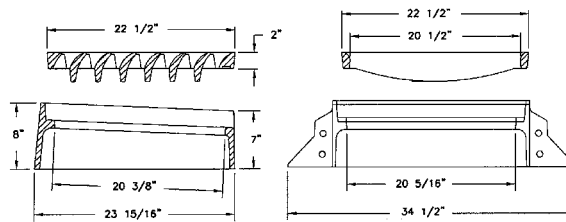

5375 CATCH BASIN INLET

Heavy duty
 Multiple inlet
 Accepts 5380 grate
 Approximate 500 sq. in. open area
 Frame is two pieces bolted together

5376 CATCH BASIN INLET

Heavy duty
 Double inlet
 Accepts 5380 grates
 Approximate 500 sq. in. open area
 Frame is two pieces bolted together
 Available 1 piece frame — 5376Z1

5380 CATCH BASIN INLET

Heavy duty
 Grate is ductile iron
 Approximate 250 sq. in. open area

Supplied By:

877-903-7246
 www.trenchdrainsupply.com