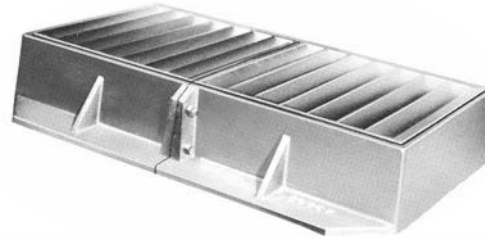

5375 CATCH BASIN INLET

Heavy duty
 Multiple inlet
 Accepts 5380 grate
 Approximate 500 sq. in. open area
 Frame is two pieces bolted together

5376 CATCH BASIN INLET

Heavy duty
 Double inlet
 Accepts 5380 grates
 Approximate 500 sq. in. open area
 Frame is two pieces bolted together
 Available 1 piece frame — 5376Z1

5380 CATCH BASIN INLET

Heavy duty
 Grate is ductile iron
 Approximate 250 sq. in. open area

Supplied By:

877-903-7246
 www.trenchdrainsupply.com