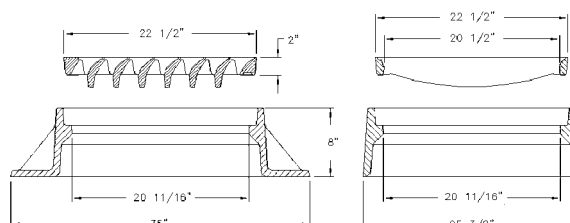

5375 CATCH BASIN INLET

Heavy duty
 Multiple inlet
 Accepts 5380 grate
 Approximate 500 sq. in. open area
 Frame is two pieces bolted together

5376 CATCH BASIN INLET

Heavy duty
 Double inlet
 Accepts 5380 grates
 Approximate 500 sq. in. open area
 Frame is two pieces bolted together
 Available 1 piece frame — 5376Z1

5380 CATCH BASIN INLET

Heavy duty
 Grate is ductile iron
 Approximate 250 sq. in. open area

Supplied By:

877-903-7246
 www.trenchdrainsupply.com