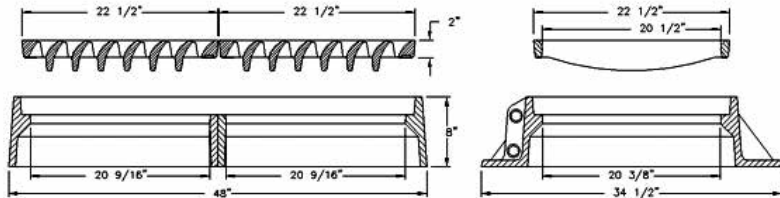

5375 CATCH BASIN INLET

Heavy duty
 Multiple inlet
 Accepts 5380 grate
 Approximate 500 sq. in. open area
 Frame is two pieces bolted together

5376 CATCH BASIN INLET

Heavy duty
 Double inlet
 Accepts 5380 grates
 Approximate 500 sq. in. open area
 Frame is two pieces bolted together
 Available 1 piece frame — 5376Z1

5380 CATCH BASIN INLET

Heavy duty
 Grate is ductile iron
 Approximate 250 sq. in. open area

Supplied By:

877-903-7246
 www.trenchdrainsupply.com